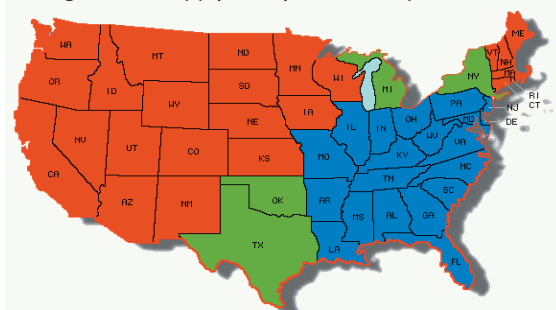

*Full details and Free Freight Terms and Conditions inside back cover of the catalog and online at www.blueridgewoodcrafts.com